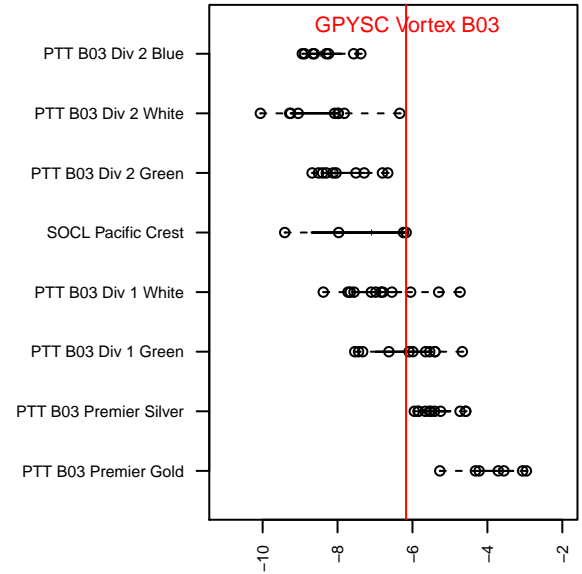

**attack and defense rating
relative to others at age
and all opponents in last 13 months**